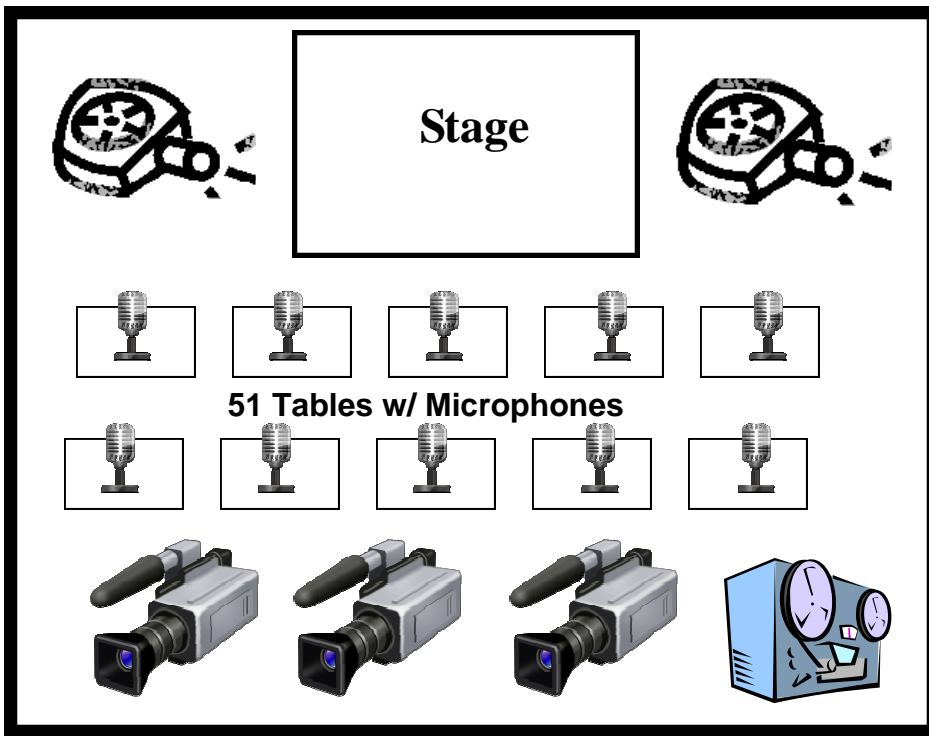

**Worldwide
Internet Viewers**

**Quality 16:9 Live &
on-Demand Streaming**

1 Mb/s

Webcast "deliverable" is multimedia,
i.e, Video w/ documents,
commentary, linked web resources, etc.

**Video/Webcast Master
Control Room Production Truck**

MAIN HALL

NEWS ROOM

Live Summary
News Feeds,
Commentary
& Daily
Highlights
Editing

**Dinner
Events**

**Roving
Interviews,
"B-Roll"**