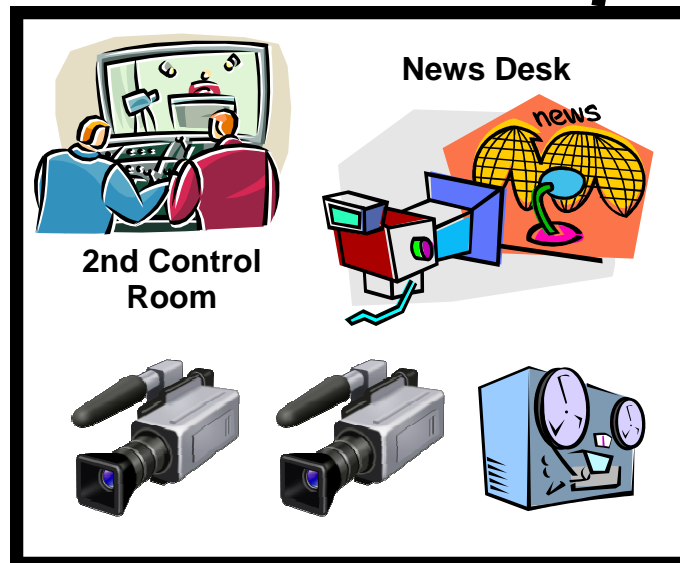

**Worldwide
Internet Viewers**

**Quality 16:9 Live &
on-Demand Streaming**

1 Mb/s

Webcast "deliverable" is multimedia,
i.e, Video w/ documents,
commentary, linked web resources, etc.

**Video/Webcast Master
Control Room Production Truck**

MAIN HALL

NEWS ROOM

Live Summary
News Feeds,
Commentary
& Daily
Highlights
Editing

**Dinner
Events**

**Roving
Interviews,
"B-Roll"**